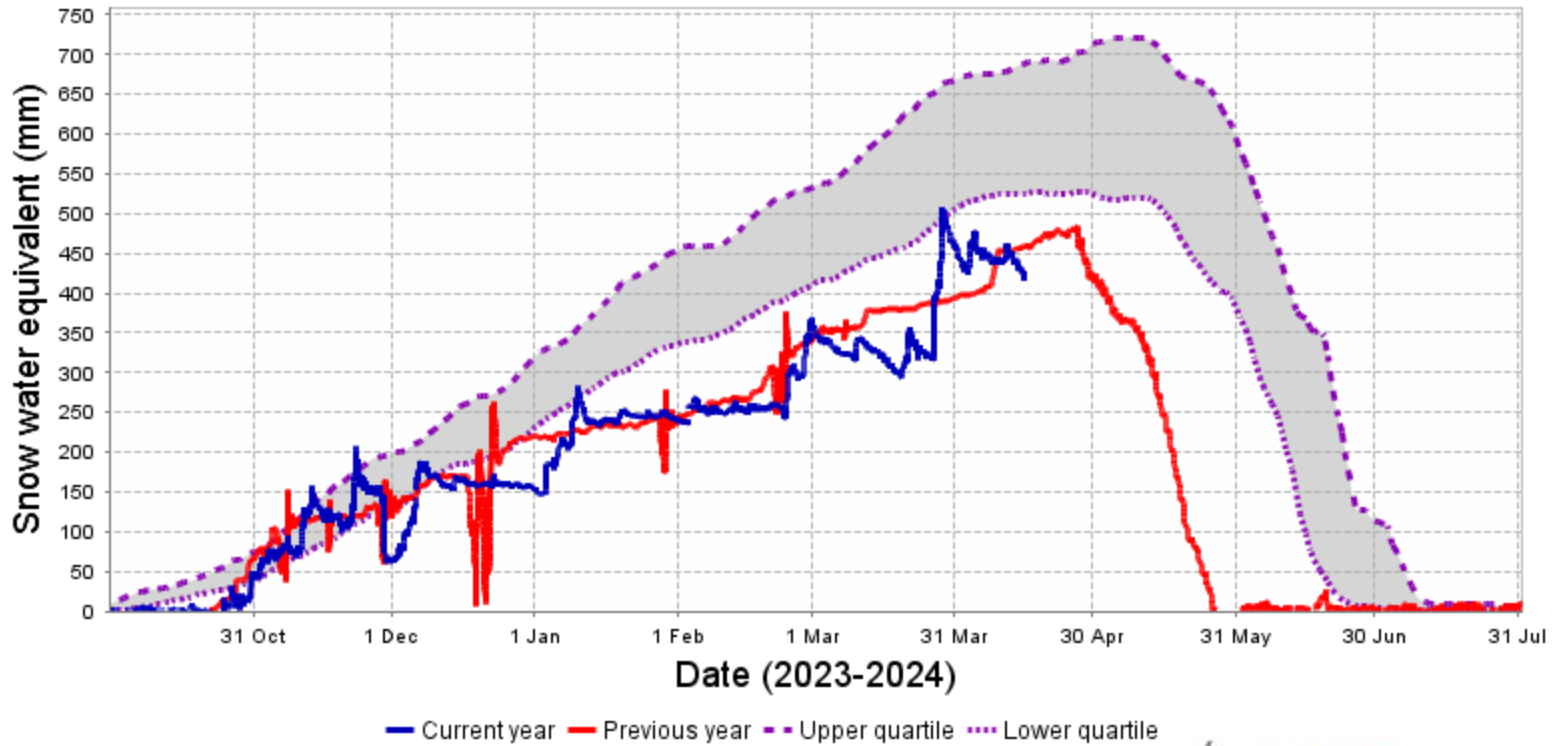

Snow water equivalent for the current year (blue),  
the previous year (red), and the normal range (grey)  
for station 05CA805  
Skoki Lodge - EPA

Generated at: 2024-04-16 07:28:50

Snow water equivalent for the current year (blue),  
the previous year (red), and the normal range (grey)  
for station 05BB803  
Sunshine Village - EPA

Generated at: 2024-04-16 07:28:43

Snow water equivalent for the current year (blue),  
the previous year (red), and the normal range (grey)  
for station 05BJ805  
Little Elbow Summit - EPA

Generated at: 2024-04-16 07:28:46