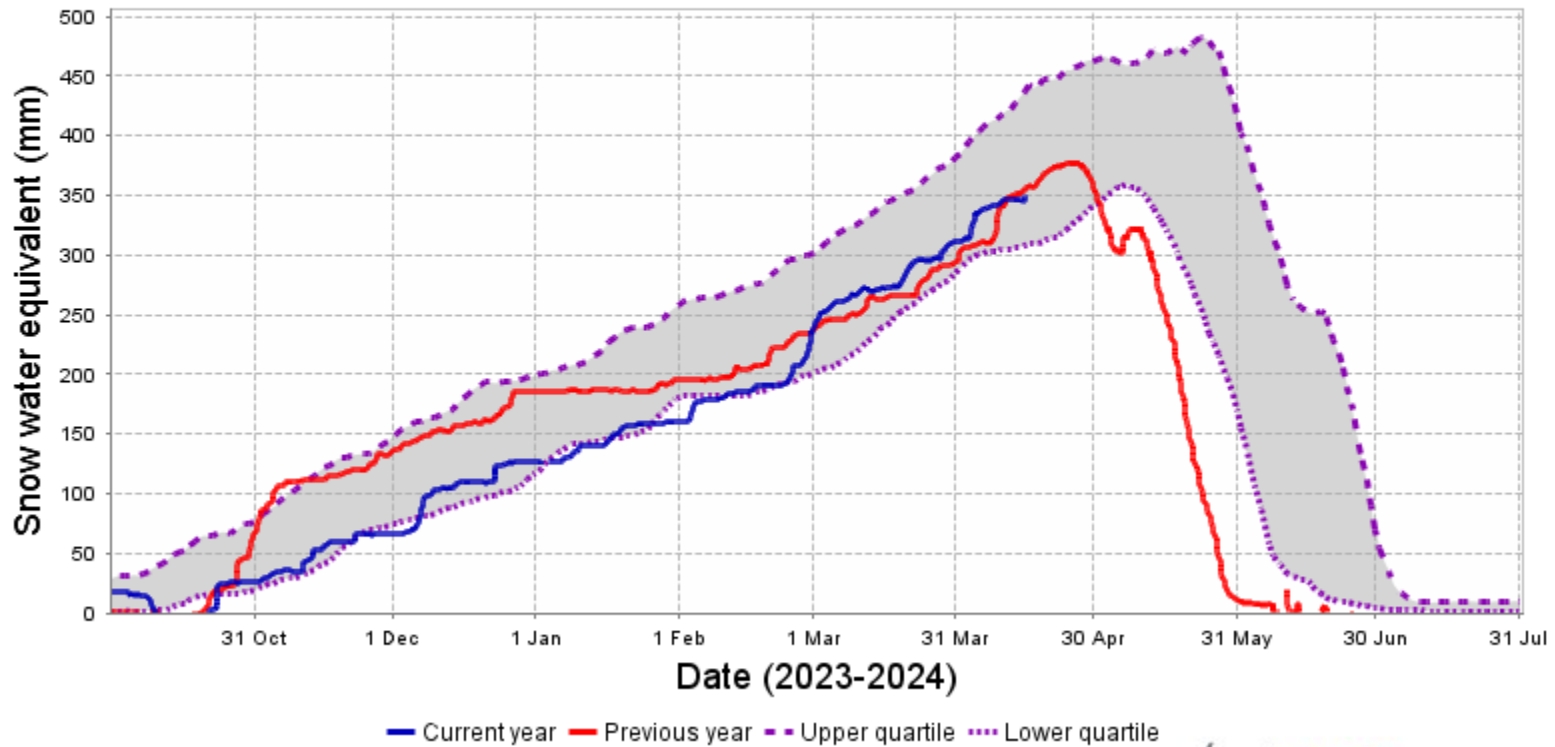

Snow water equivalent for the current year (blue),  
the previous year (red), and the normal range (grey)  
for station 05CA805  
Skoki Lodge - EPA

Generated at: 2024-04-16 07:28:50

Snow water equivalent for the current year (blue),  
the previous year (red), and the normal range (grey)  
for station 05BB803  
Sunshine Village - EPA

Generated at: 2024-04-16 07:28:43

Snow water equivalent for the current year (blue),  
the previous year (red), and the normal range (grey)  
for station 05BJ805  
Little Elbow Summit - EPA

Generated at: 2024-04-16 07:28:46