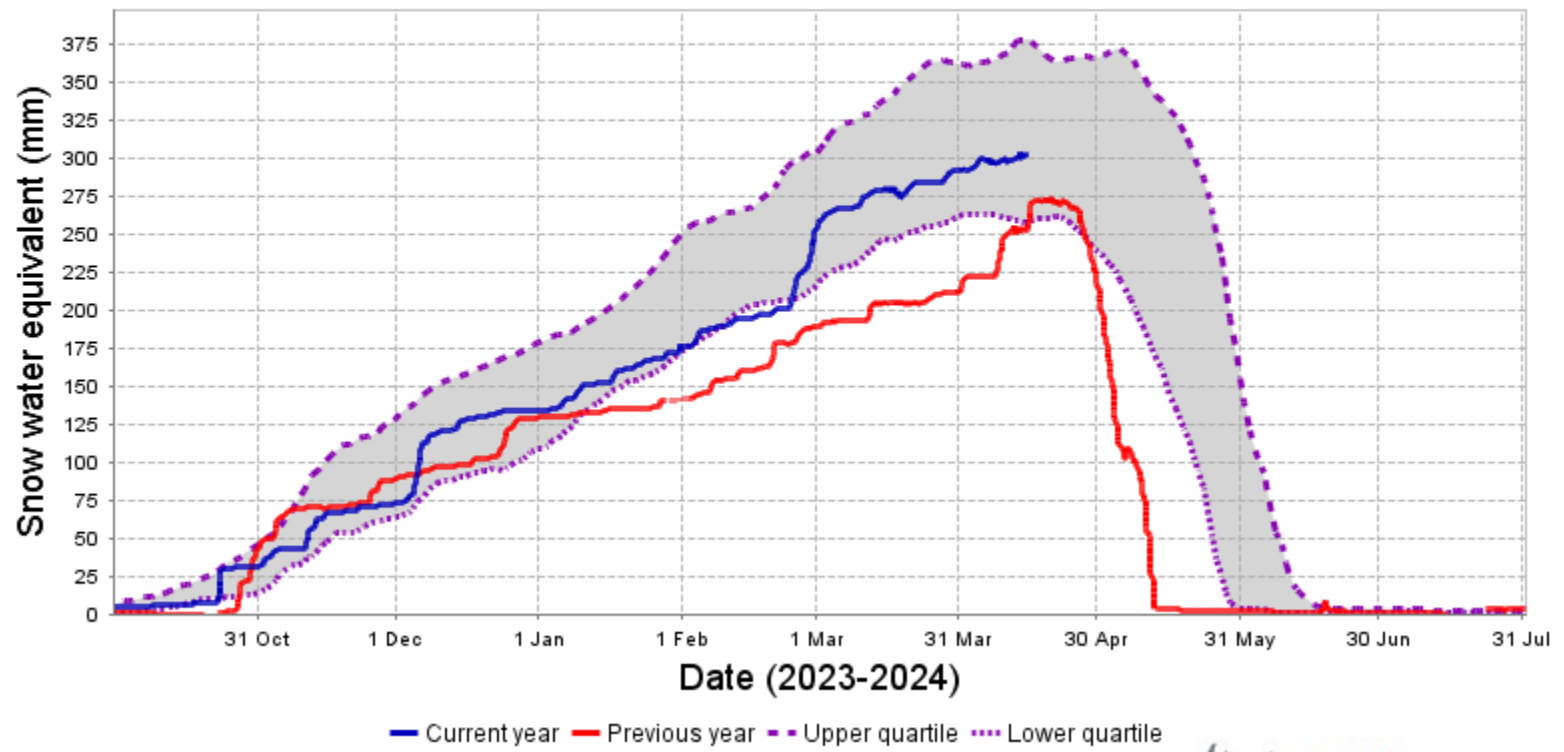

Snow water equivalent for the current year (blue),  
the previous year (red), and the normal range (grey)  
for station 05CA805  
Skoki Lodge - EPA

Generated at: 2024-04-16 07:28:50

Snow water equivalent for the current year (blue),  
the previous year (red), and the normal range (grey)  
for station 05BB803  
Sunshine Village - EPA

Generated at: 2024-04-16 07:28:43

Snow water equivalent for the current year (blue),  
the previous year (red), and the normal range (grey)  
for station 05BJ805  
Little Elbow Summit - EPA

Generated at: 2024-04-16 07:28:46