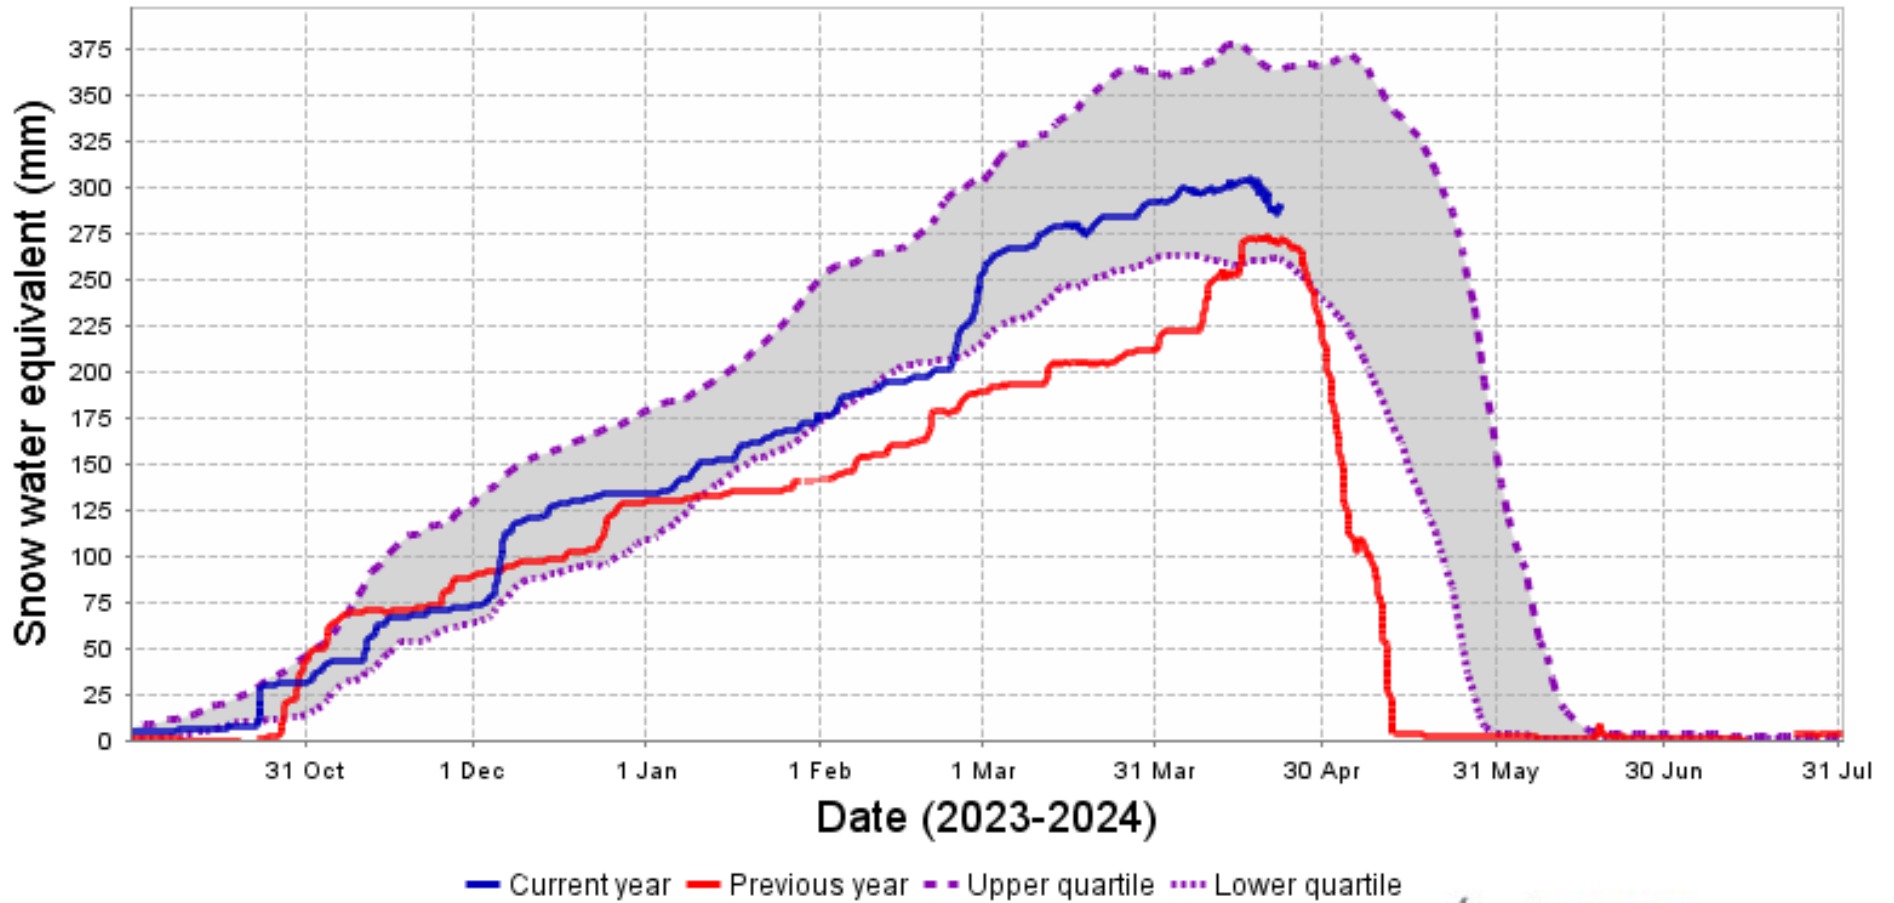

Snow water equivalent for the current year (blue),  
the previous year (red), and the normal range (grey)  
for station 05CA805  
Skoki Lodge - EPA

Snow water equivalent for the current year (blue),  
the previous year (red), and the normal range (grey)  
for station 05BB803  
Sunshine Village - EPA

Snow water equivalent for the current year (blue),  
the previous year (red), and the normal range (grey)  
for station 05BJ805  
Little Elbow Summit - EPA