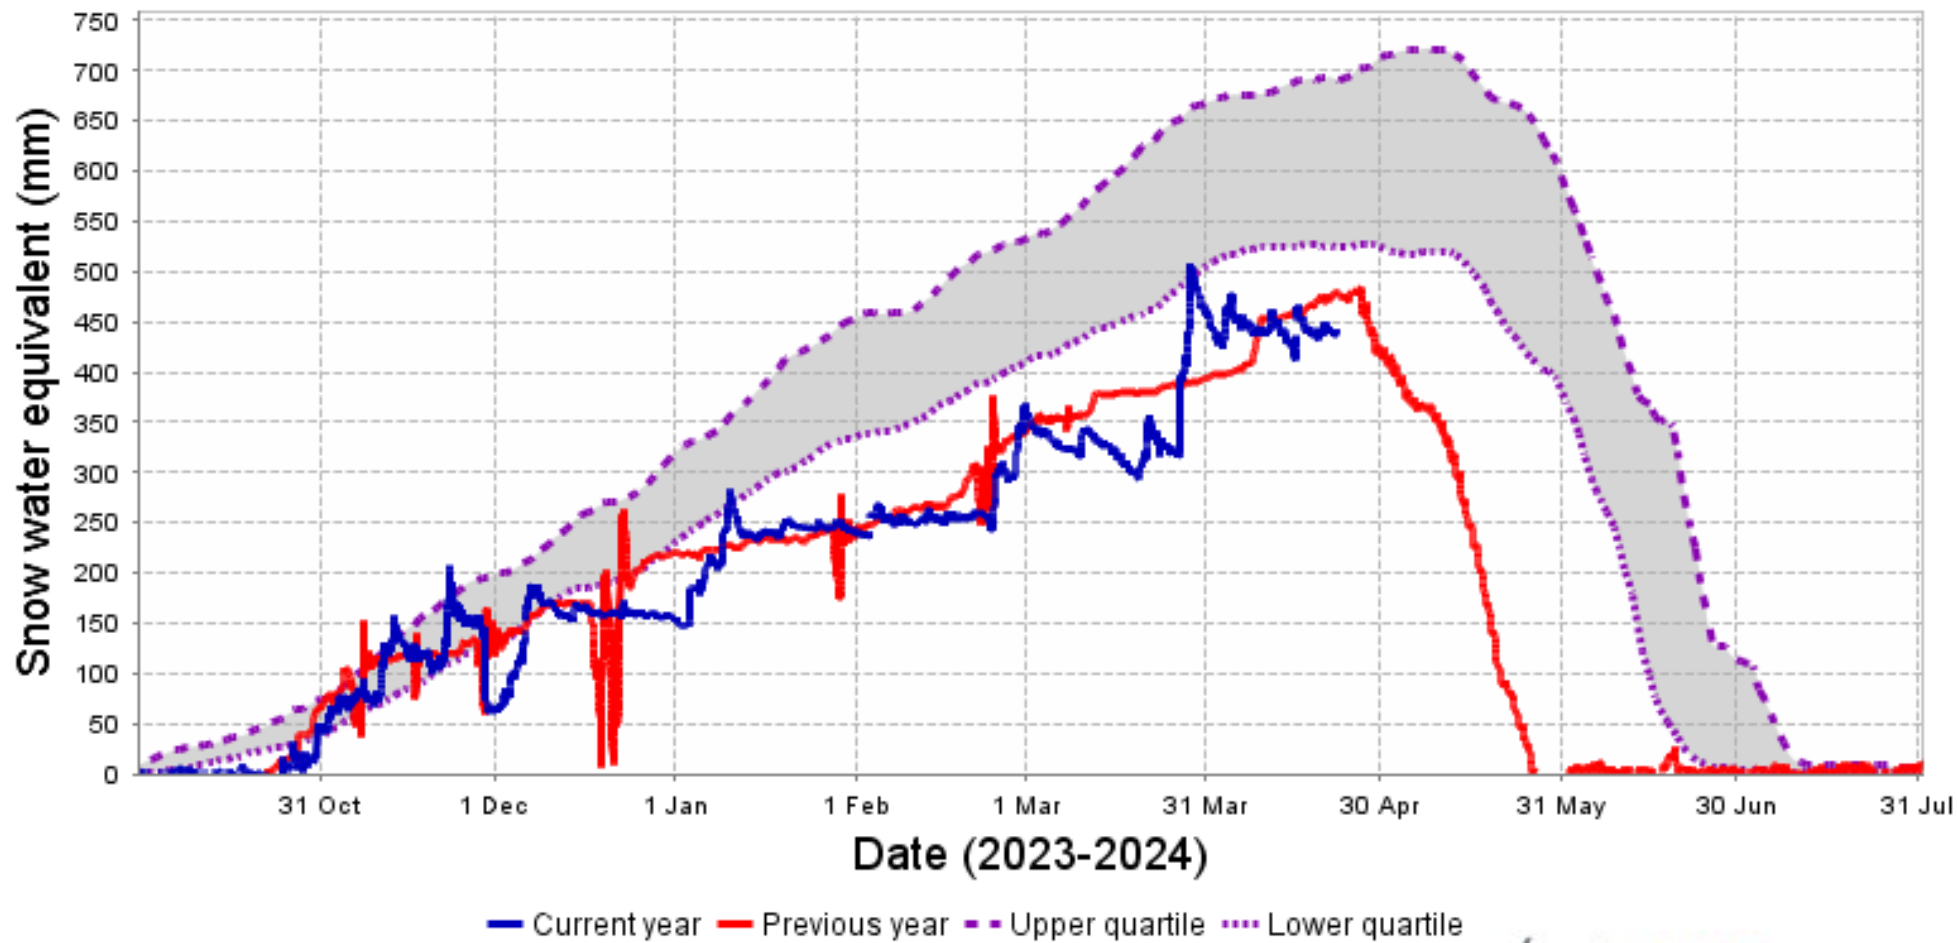

Snow water equivalent for the current year (blue),  
the previous year (red), and the normal range (grey)  
for station 05CA805  
Skoki Lodge - EPA

Snow water equivalent for the current year (blue),  
the previous year (red), and the normal range (grey)  
for station 05BB803  
Sunshine Village - EPA

Snow water equivalent for the current year (blue),  
the previous year (red), and the normal range (grey)  
for station 05BJ805  
Little Elbow Summit - EPA