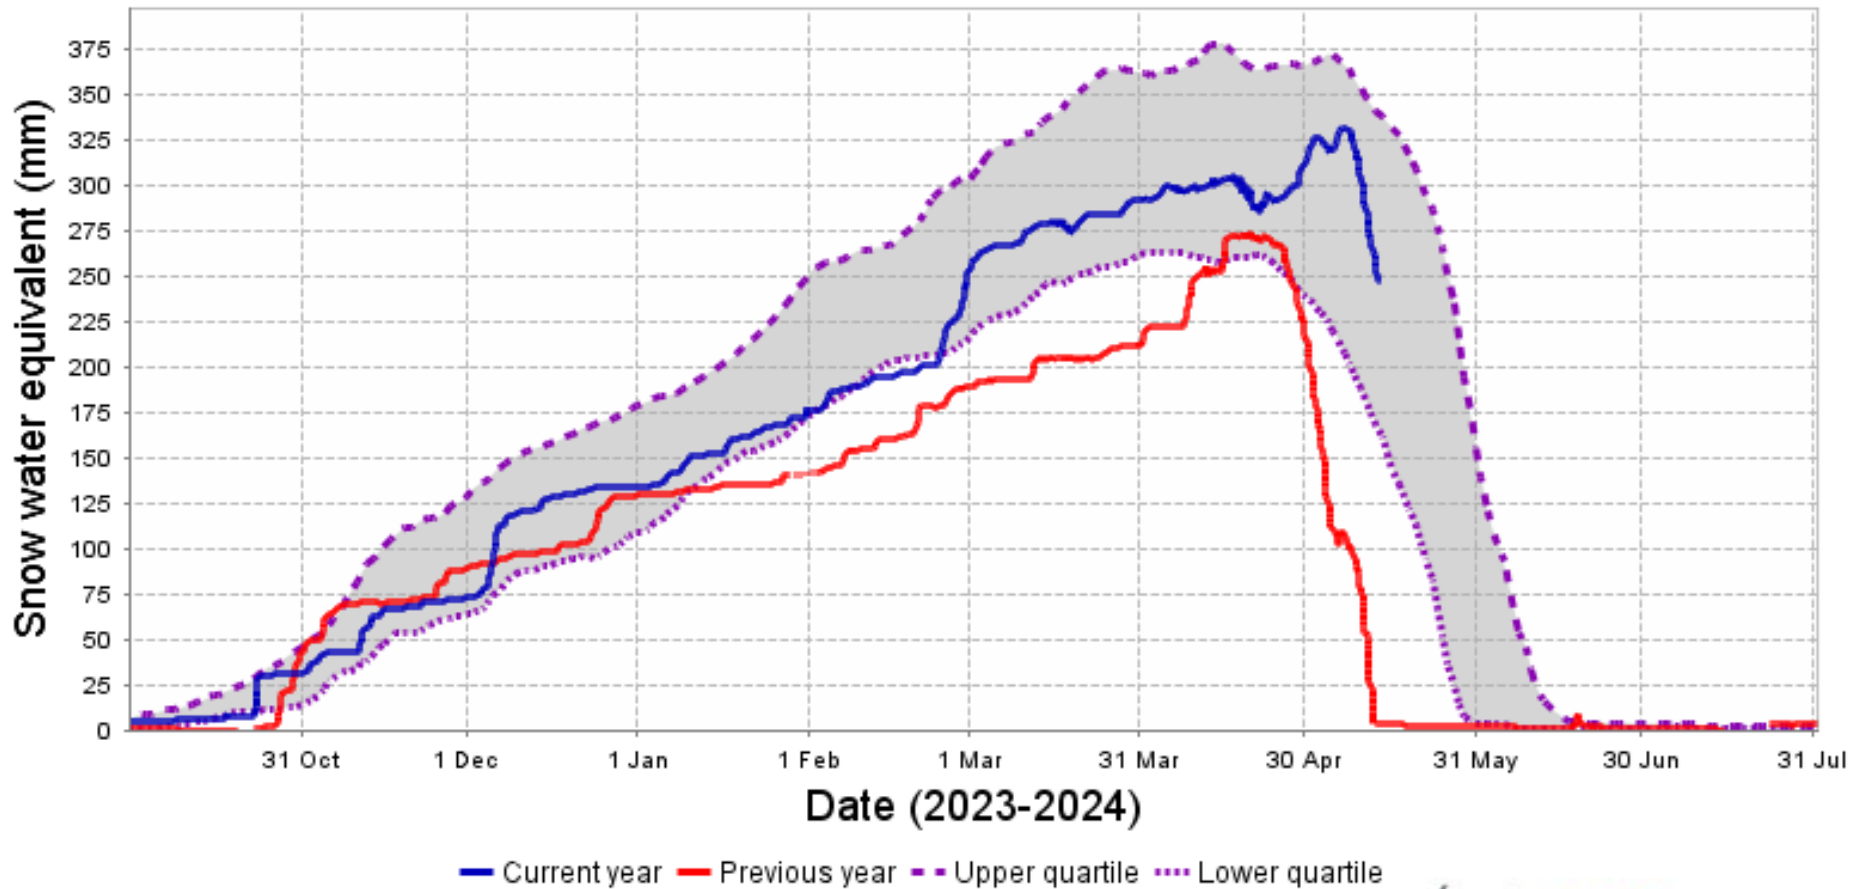

Snow water equivalent for the current year (blue),  
the previous year (red), and the normal range (grey)  
for station 05BB803  
Sunshine Village - EPA

— Current year — Previous year - - - Upper quartile - - - Lower quartile

Generated at: 2024-05-14 13:30:45

Snow water equivalent for the current year (blue),  
the previous year (red), and the normal range (grey)  
for station 05CA805  
Skoki Lodge - EPA

Generated at: 2024-05-14 13:30:51

Snow water equivalent for the current year (blue),  
the previous year (red), and the normal range (grey)  
for station 05BJ805  
Little Elbow Summit - EPA

Generated at: 2024-05-14 13:30:48