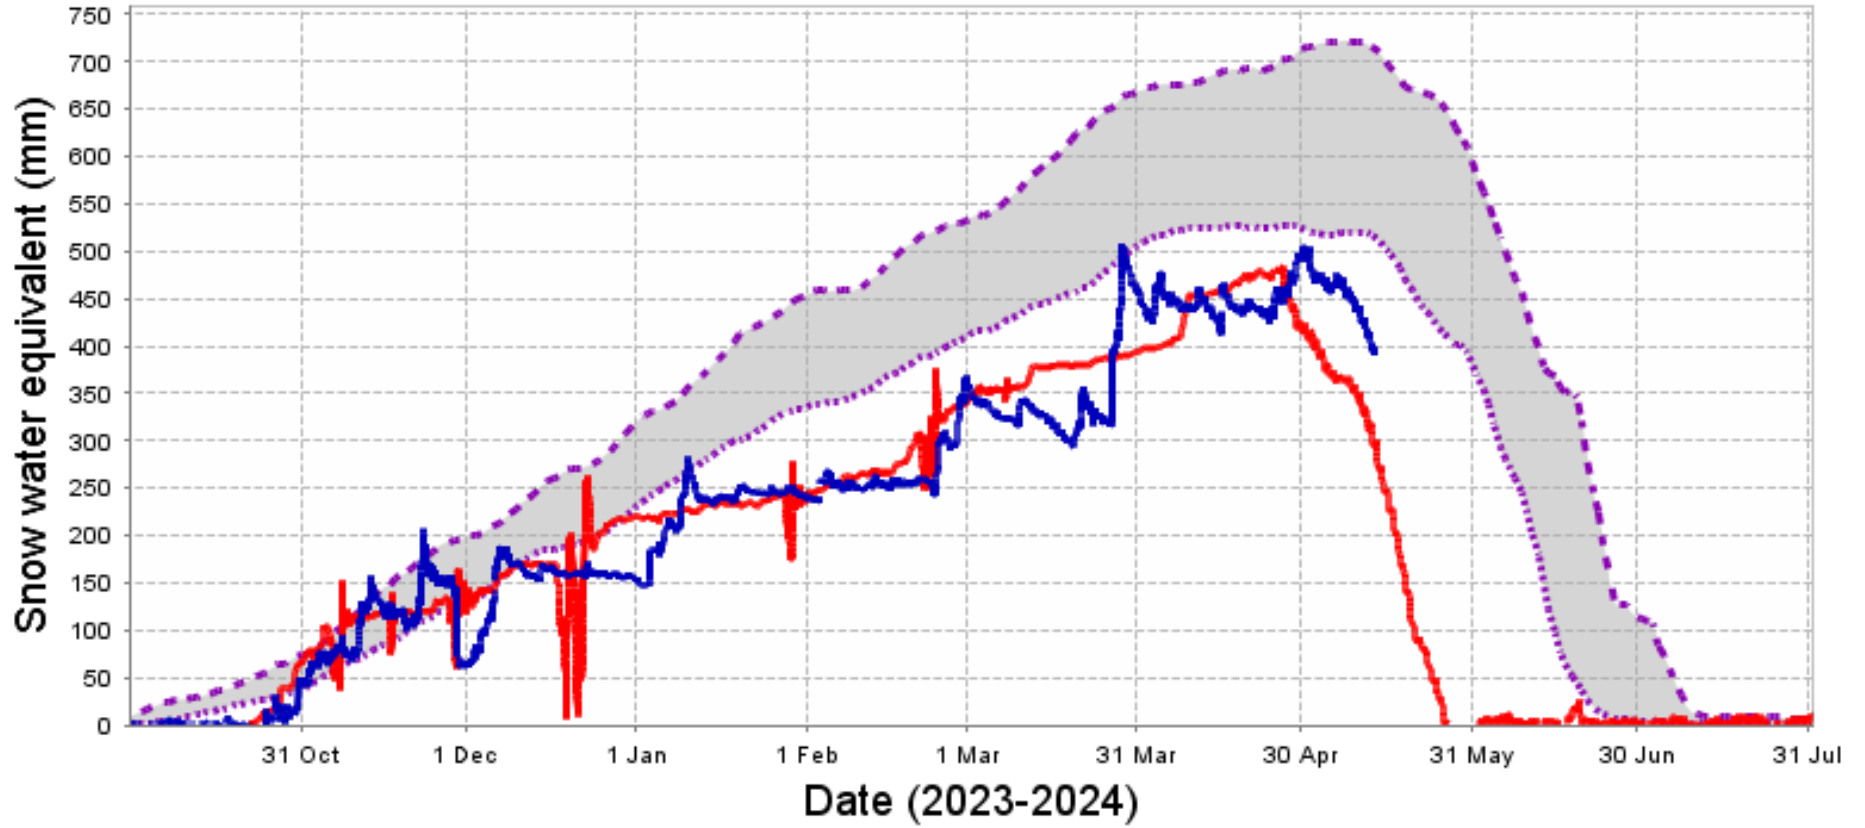

Snow water equivalent for the current year (blue),  
the previous year (red), and the normal range (grey)  
for station 05BB803  
Sunshine Village - EPA

— Current year — Previous year - - - Upper quartile - - - Lower quartile

Generated at: 2024-05-14 13:30:45

Snow water equivalent for the current year (blue),  
the previous year (red), and the normal range (grey)  
for station 05CA805  
Skoki Lodge - EPA

Generated at: 2024-05-14 13:30:51

Snow water equivalent for the current year (blue),  
the previous year (red), and the normal range (grey)  
for station 05BJ805  
Little Elbow Summit - EPA

Generated at: 2024-05-14 13:30:48