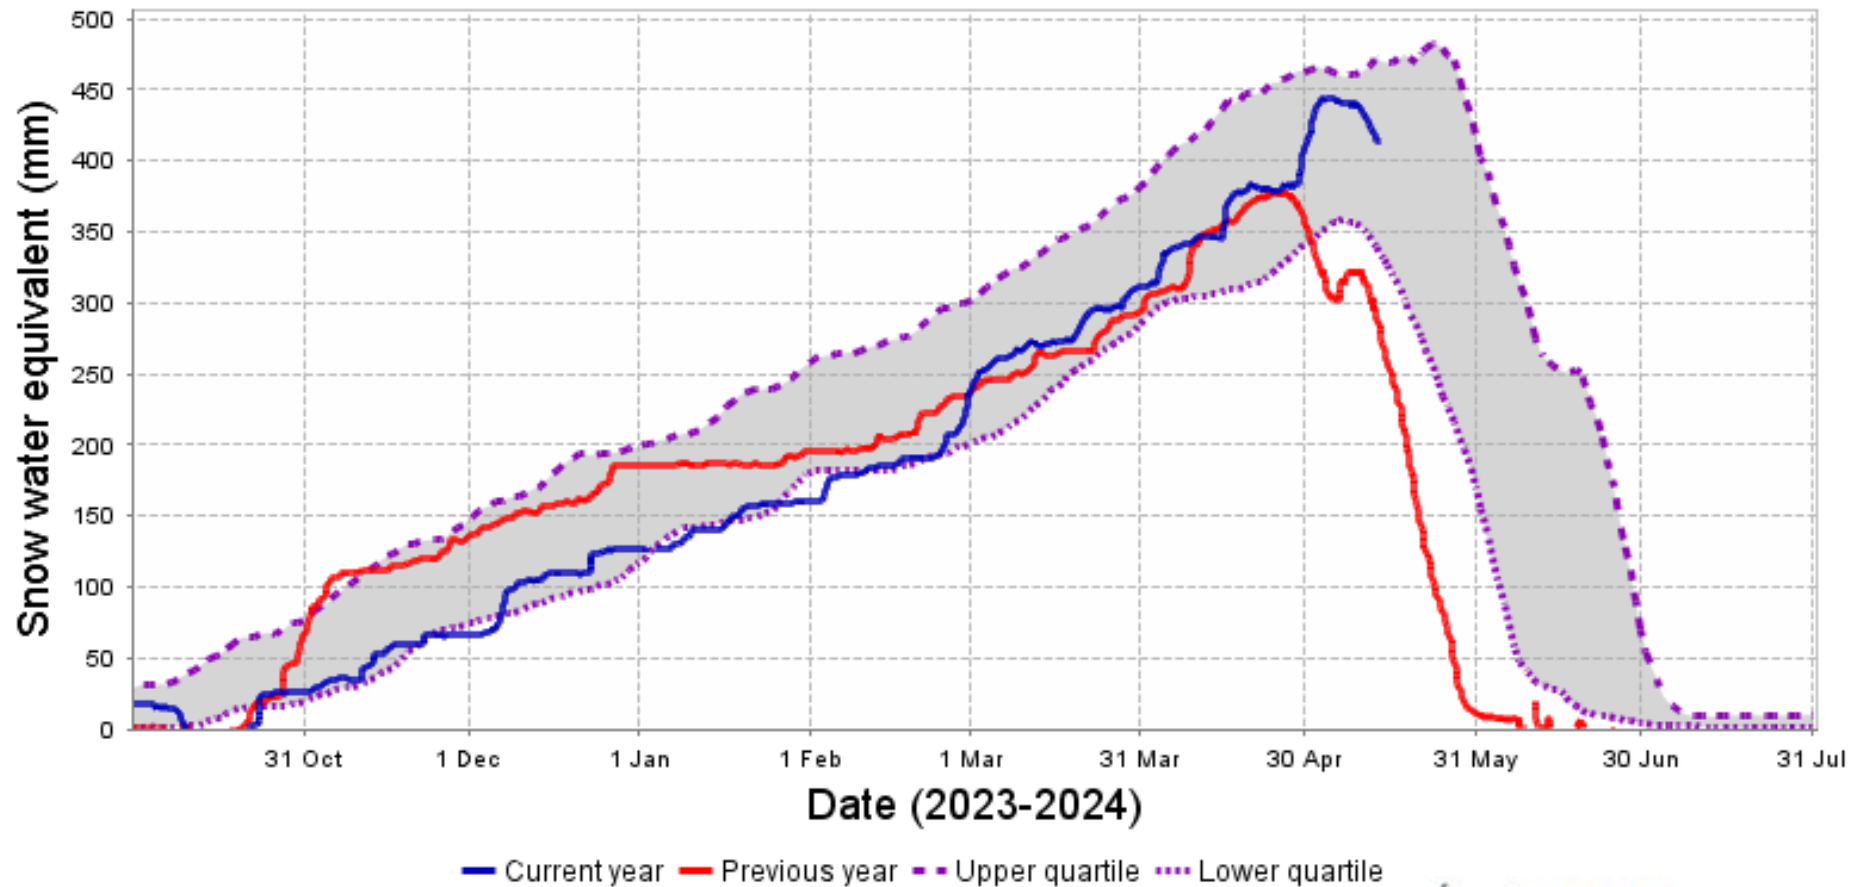

Snow water equivalent for the current year (blue),  
the previous year (red), and the normal range (grey)  
for station 05BB803  
Sunshine Village - EPA

— Current year — Previous year - - - Upper quartile - - - Lower quartile

Generated at: 2024-05-14 13:30:45

Snow water equivalent for the current year (blue),  
the previous year (red), and the normal range (grey)  
for station 05CA805  
Skoki Lodge - EPA

Generated at: 2024-05-14 13:30:51

Snow water equivalent for the current year (blue),  
the previous year (red), and the normal range (grey)  
for station 05BJ805  
Little Elbow Summit - EPA

Generated at: 2024-05-14 13:30:48