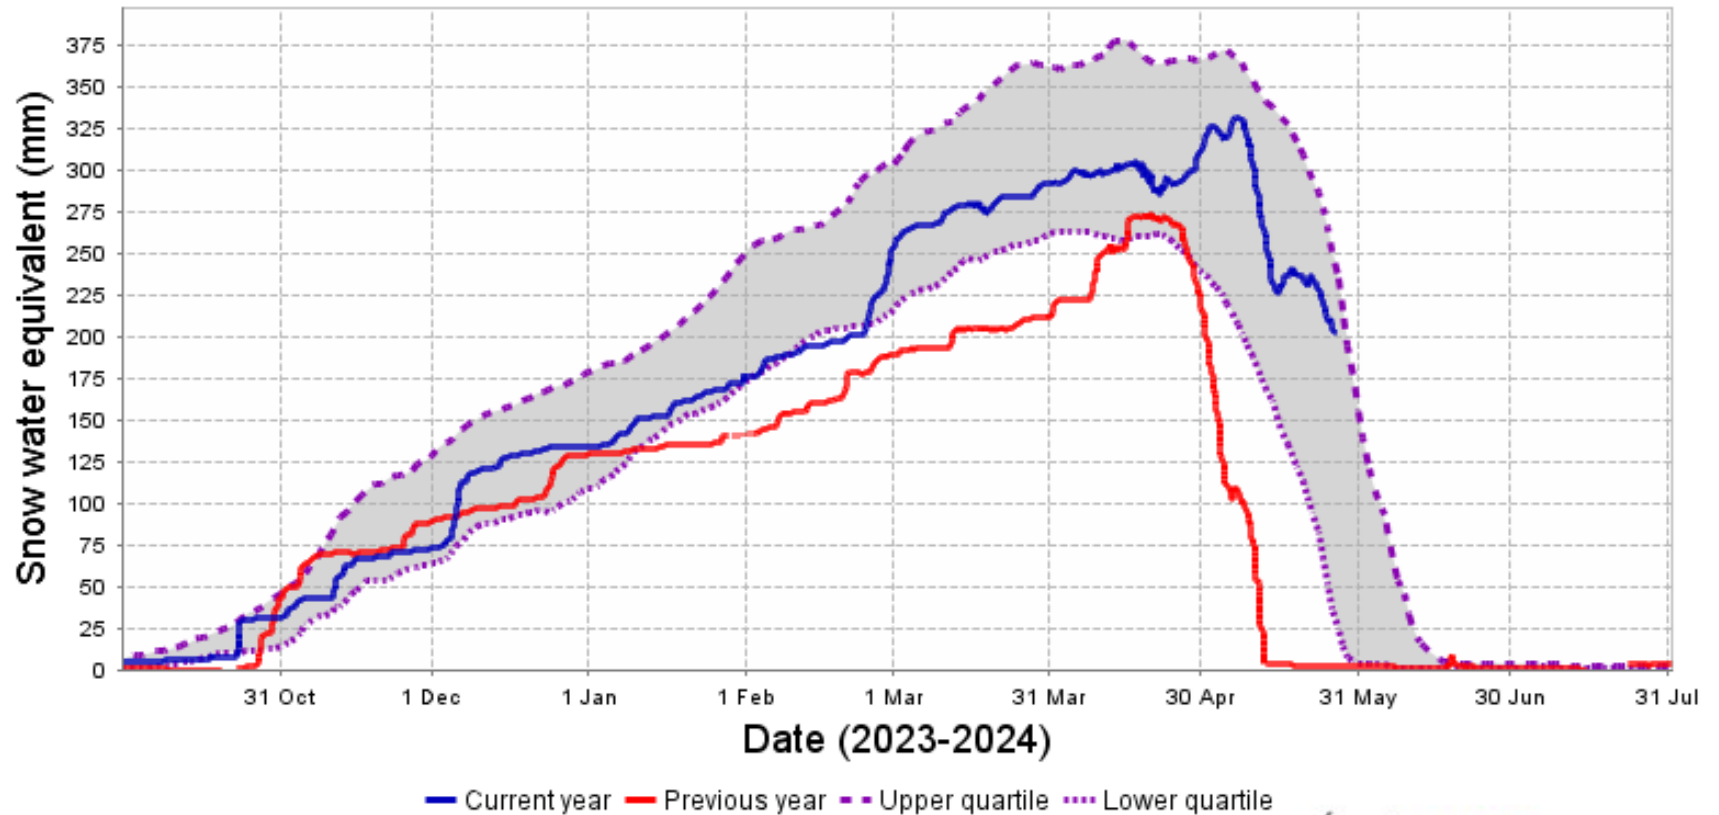

Snow water equivalent for the current year (blue),
the previous year (red), and the normal range (grey)
for station 05BB803
Sunshine Village - EPA

— Current year — Previous year - - - Upper quartile ··· Lower quartile

Generated at: 2024-05-27 13:31:34

Environment and
Climate Change Canada

Snow water equivalent for the current year (blue),
the previous year (red), and the normal range (grey)
for station 05CA805
Skoki Lodge - EPA

Generated at: 2024-05-27 13:31:40

Snow water equivalent for the current year (blue),
the previous year (red), and the normal range (grey)
for station 05BJ805
Little Elbow Summit - EPA

Generated at: 2024-05-27 13:31:37