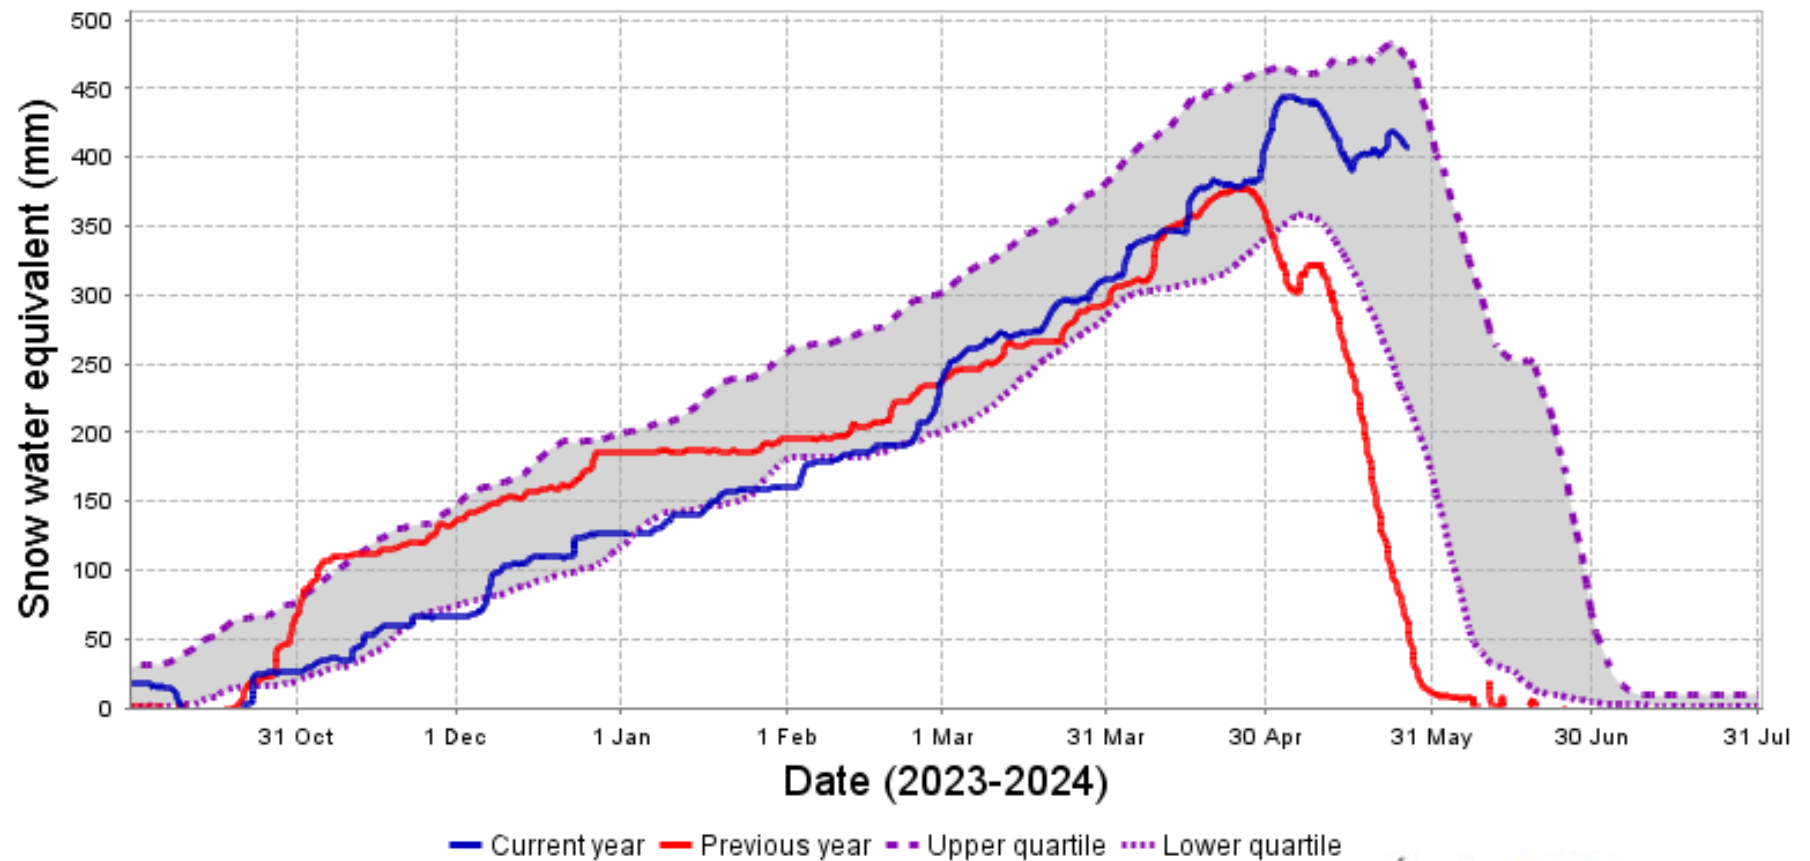

Snow water equivalent for the current year (blue),
the previous year (red), and the normal range (grey)
for station 05BB803
Sunshine Village - EPA

— Current year — Previous year - - - Upper quartile ··· Lower quartile

Generated at: 2024-05-27 13:31:34

Environment and
Climate Change Canada

Snow water equivalent for the current year (blue),
the previous year (red), and the normal range (grey)
for station 05CA805
Skoki Lodge - EPA

Generated at: 2024-05-27 13:31:40

Snow water equivalent for the current year (blue),
the previous year (red), and the normal range (grey)
for station 05BJ805
Little Elbow Summit - EPA

Generated at: 2024-05-27 13:31:37