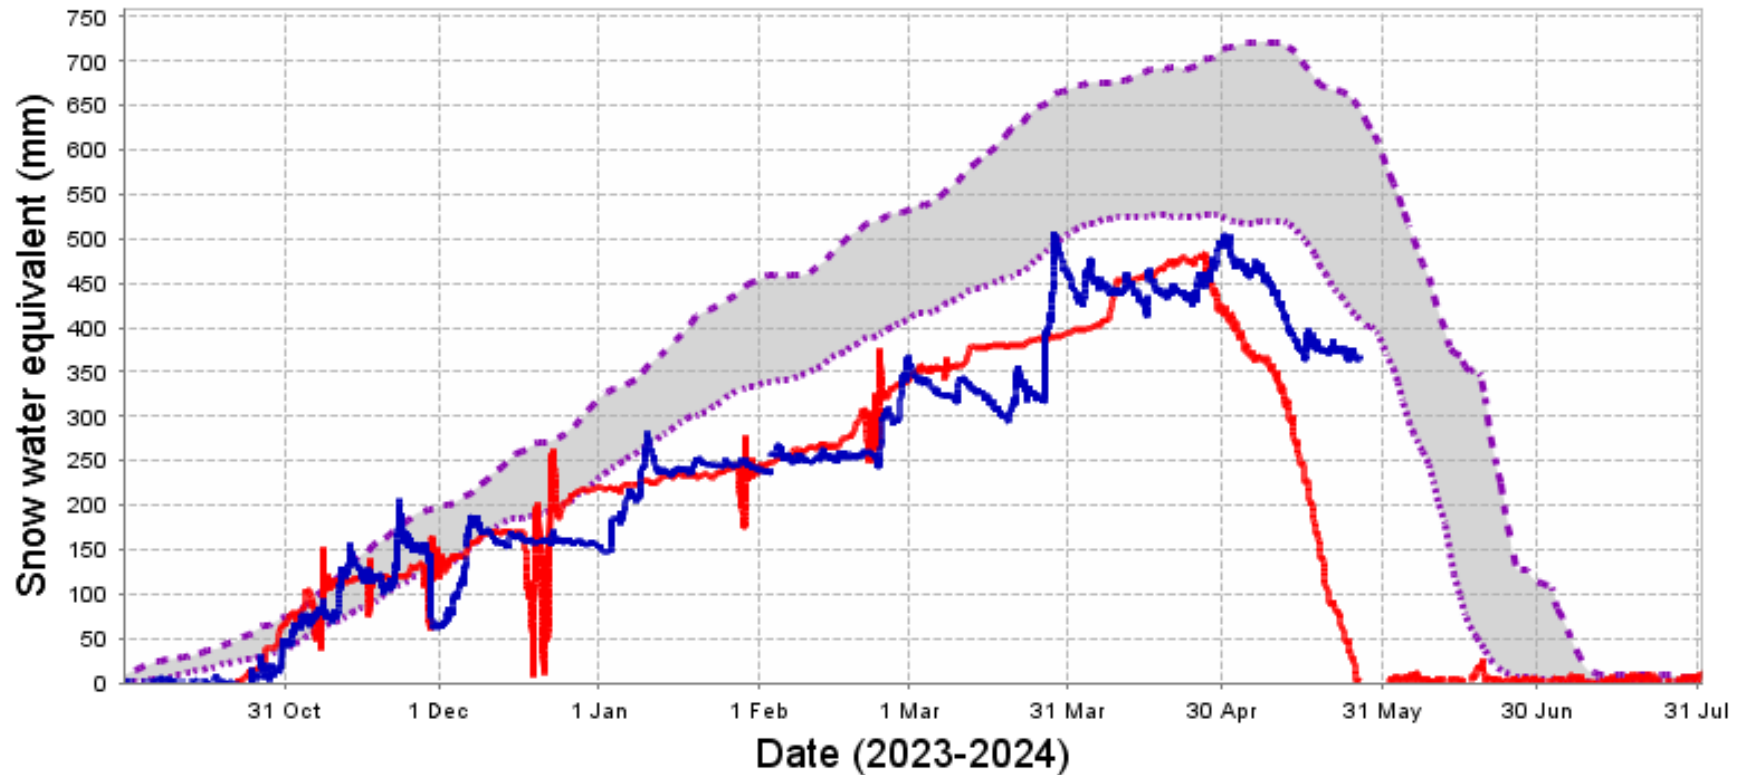

Snow water equivalent for the current year (blue),
the previous year (red), and the normal range (grey)
for station 05BB803
Sunshine Village - EPA

— Current year — Previous year - - - Upper quartile ··· Lower quartile

Generated at: 2024-05-27 13:31:34

Environment and
Climate Change Canada

Snow water equivalent for the current year (blue),
the previous year (red), and the normal range (grey)
for station 05CA805
Skoki Lodge - EPA

Generated at: 2024-05-27 13:31:40

Snow water equivalent for the current year (blue),
the previous year (red), and the normal range (grey)
for station 05BJ805
Little Elbow Summit - EPA

Generated at: 2024-05-27 13:31:37