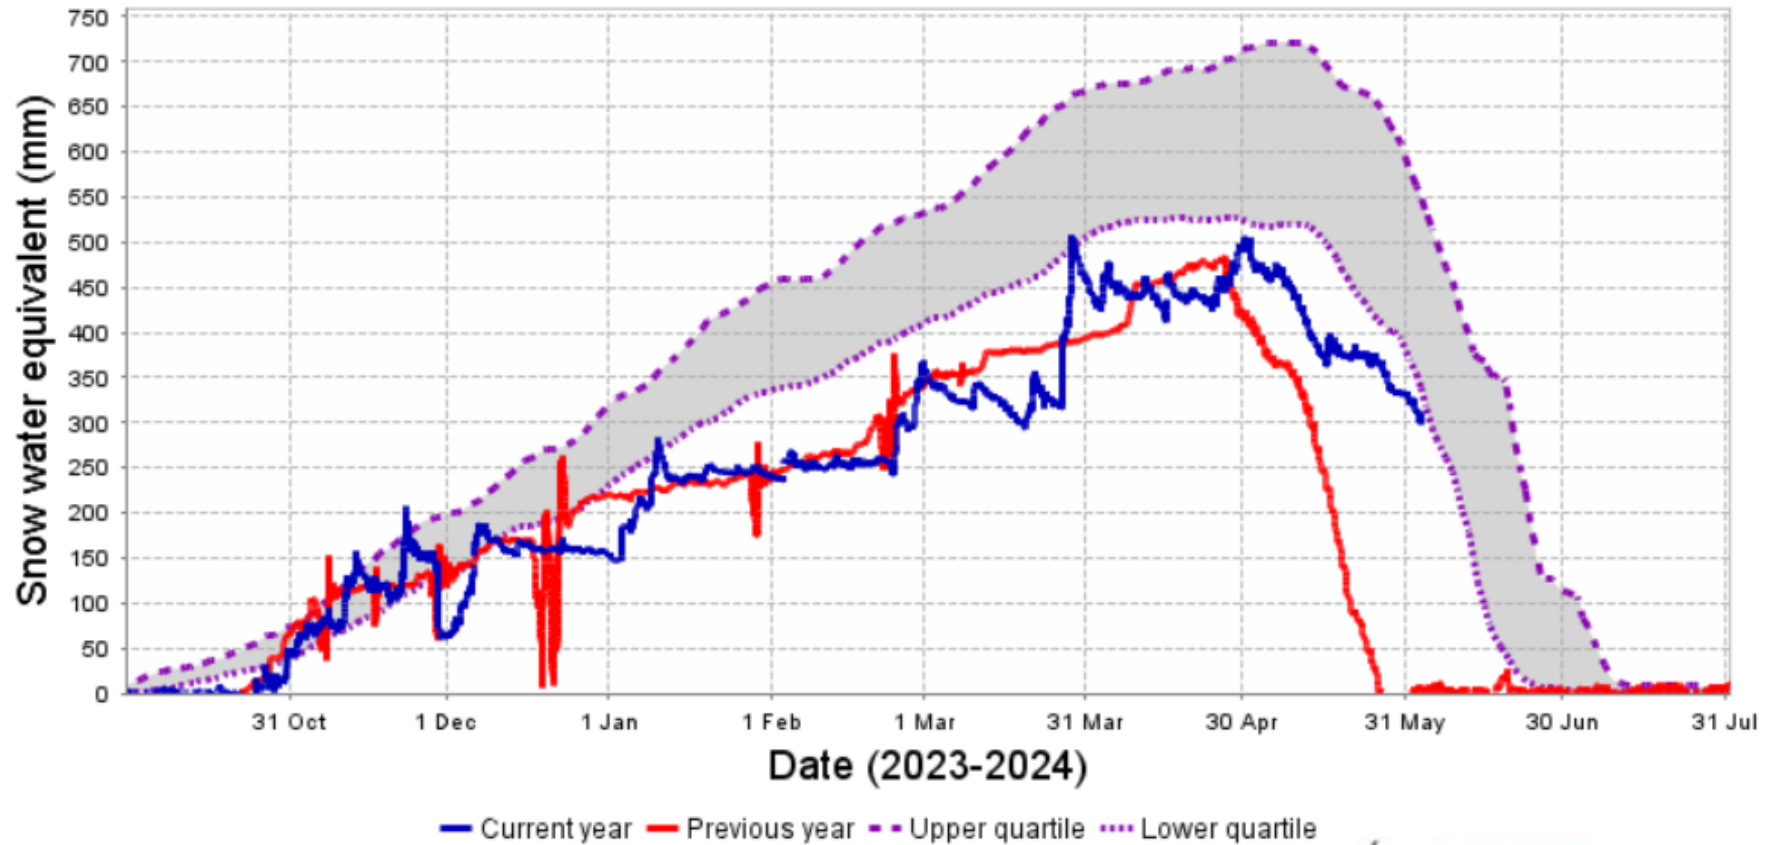

Snow water equivalent for the current year (blue),
the previous year (red), and the normal range (grey)
for station 05BB803
Sunshine Village - EPA

Generated at: 2024-06-04 07:33:03

Snow water equivalent for the current year (blue),
the previous year (red), and the normal range (grey)
for station 05CA805
Skoki Lodge - EPA

Generated at: 2024-06-04 07:33:10

Snow water equivalent for the current year (blue),
the previous year (red), and the normal range (grey)
for station 05BJ805
Little Elbow Summit - EPA

Generated at: 2024-06-04 07:33:05