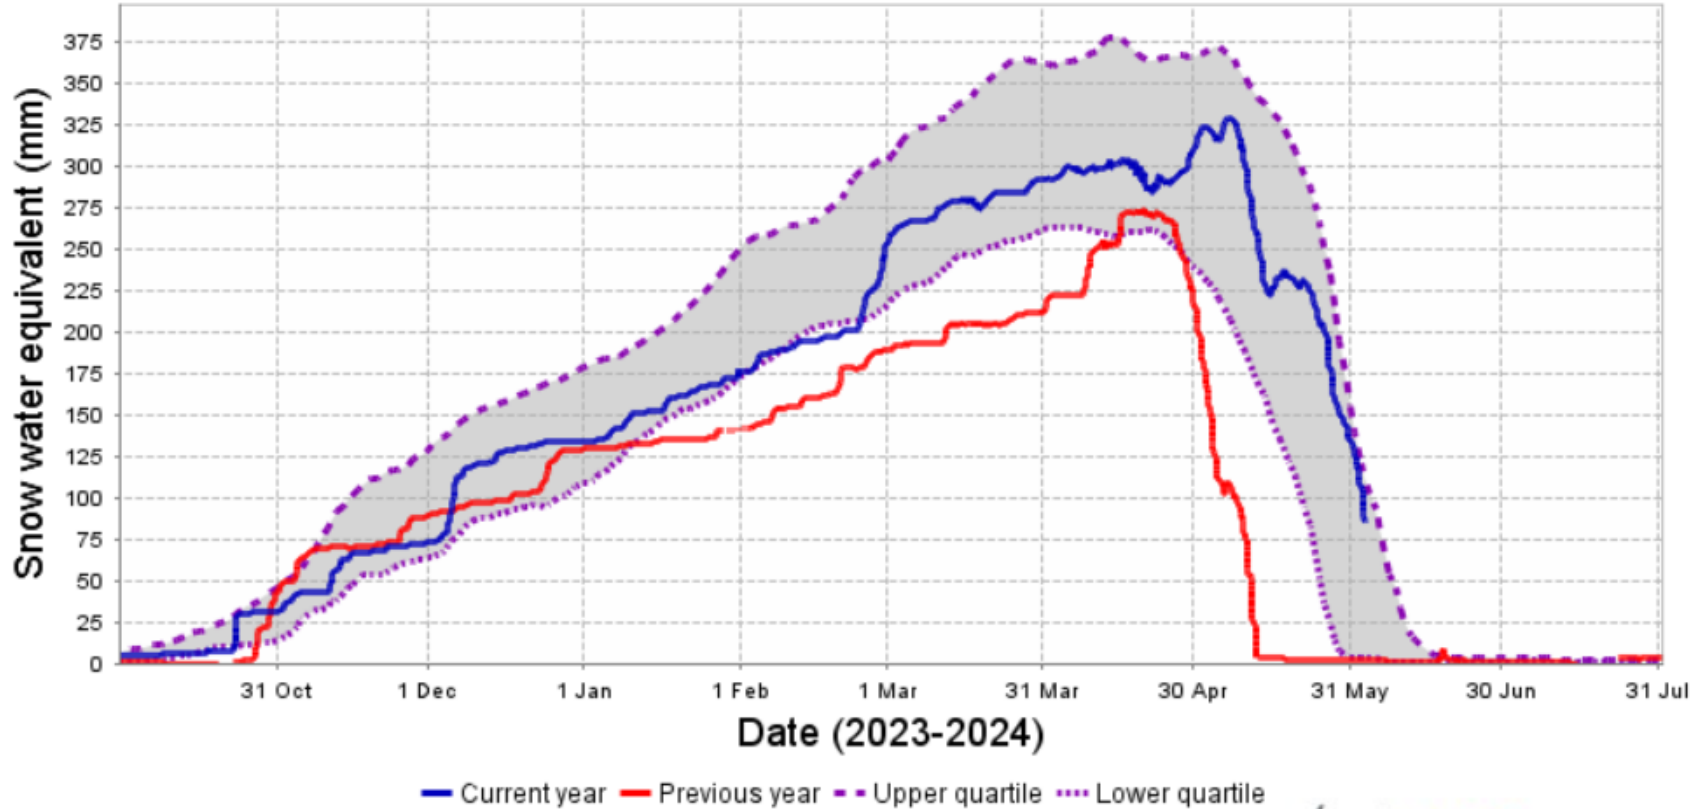

Snow water equivalent for the current year (blue),
the previous year (red), and the normal range (grey)
for station 05BB803
Sunshine Village - EPA

Generated at: 2024-06-04 07:33:03

Snow water equivalent for the current year (blue),
the previous year (red), and the normal range (grey)
for station 05CA805
Skoki Lodge - EPA

Generated at: 2024-06-04 07:33:10

Snow water equivalent for the current year (blue),
the previous year (red), and the normal range (grey)
for station 05BJ805
Little Elbow Summit - EPA

Generated at: 2024-06-04 07:33:05