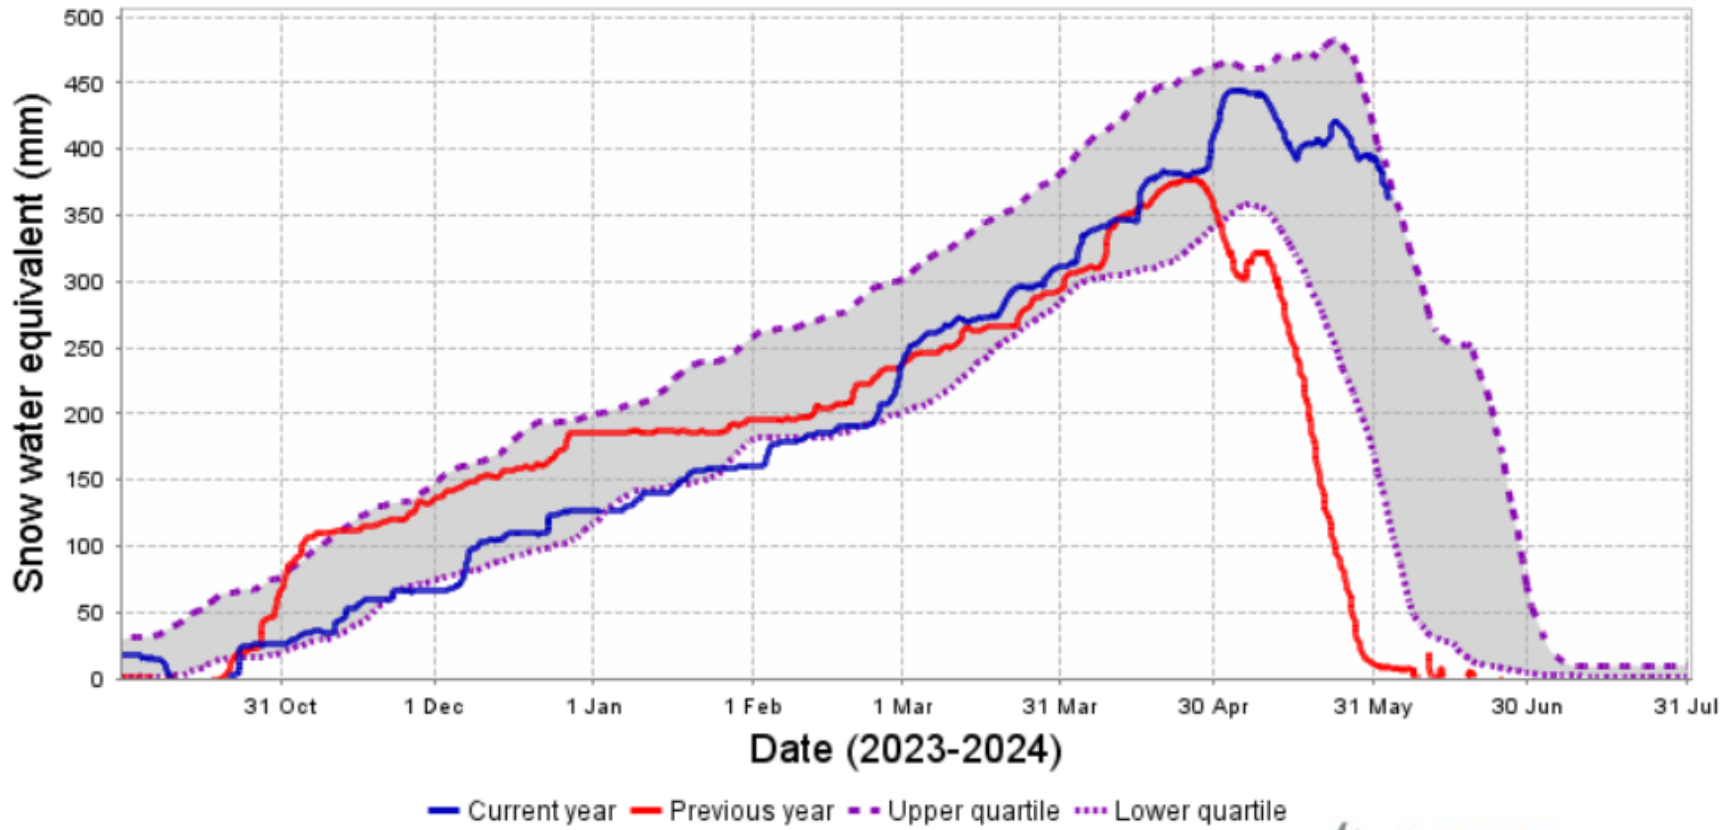

Snow water equivalent for the current year (blue),
the previous year (red), and the normal range (grey)
for station 05BB803
Sunshine Village - EPA

Generated at: 2024-06-04 07:33:03

Snow water equivalent for the current year (blue),
the previous year (red), and the normal range (grey)
for station 05CA805
Skoki Lodge - EPA

Generated at: 2024-06-04 07:33:10

Snow water equivalent for the current year (blue),
the previous year (red), and the normal range (grey)
for station 05BJ805
Little Elbow Summit - EPA

Generated at: 2024-06-04 07:33:05