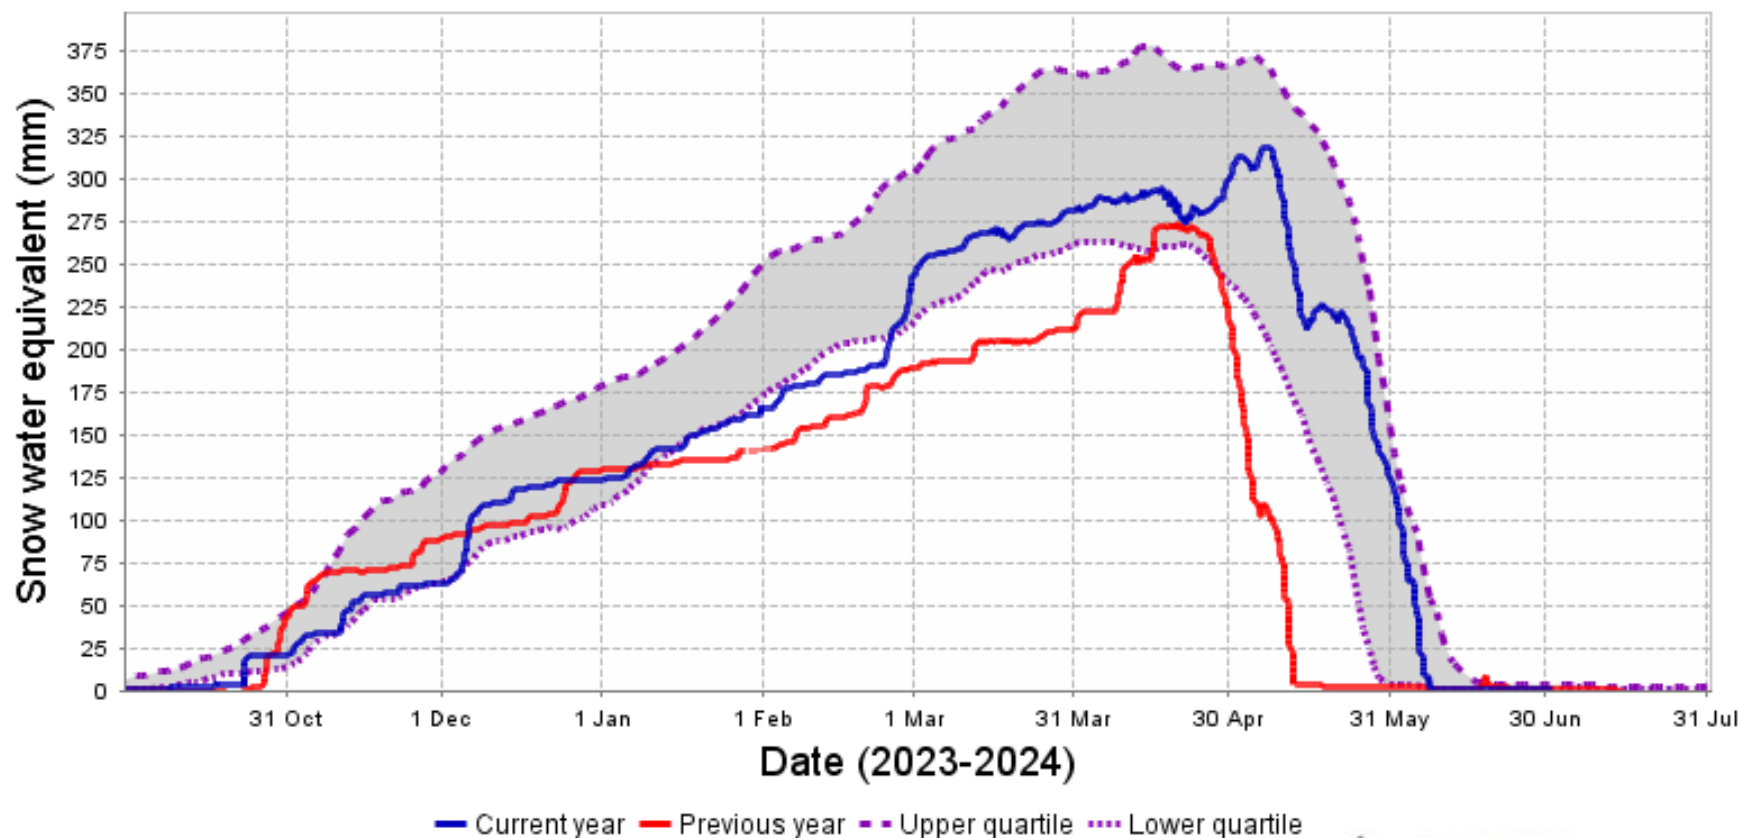

Snow water equivalent for the current year (blue),
the previous year (red), and the normal range (grey)
for station 05CA805
Skoki Lodge - EPA

Generated at: 2024-07-02 10:35:40

Snow water equivalent for the current year (blue),
the previous year (red), and the normal range (grey)
for station 05BB803
Sunshine Village - EPA

Generated at: 2024-07-02 10:35:34

Snow water equivalent for the current year (blue),
the previous year (red), and the normal range (grey)
for station 05BJ805
Little Elbow Summit - EPA

Generated at: 2024-07-02 10:35:36