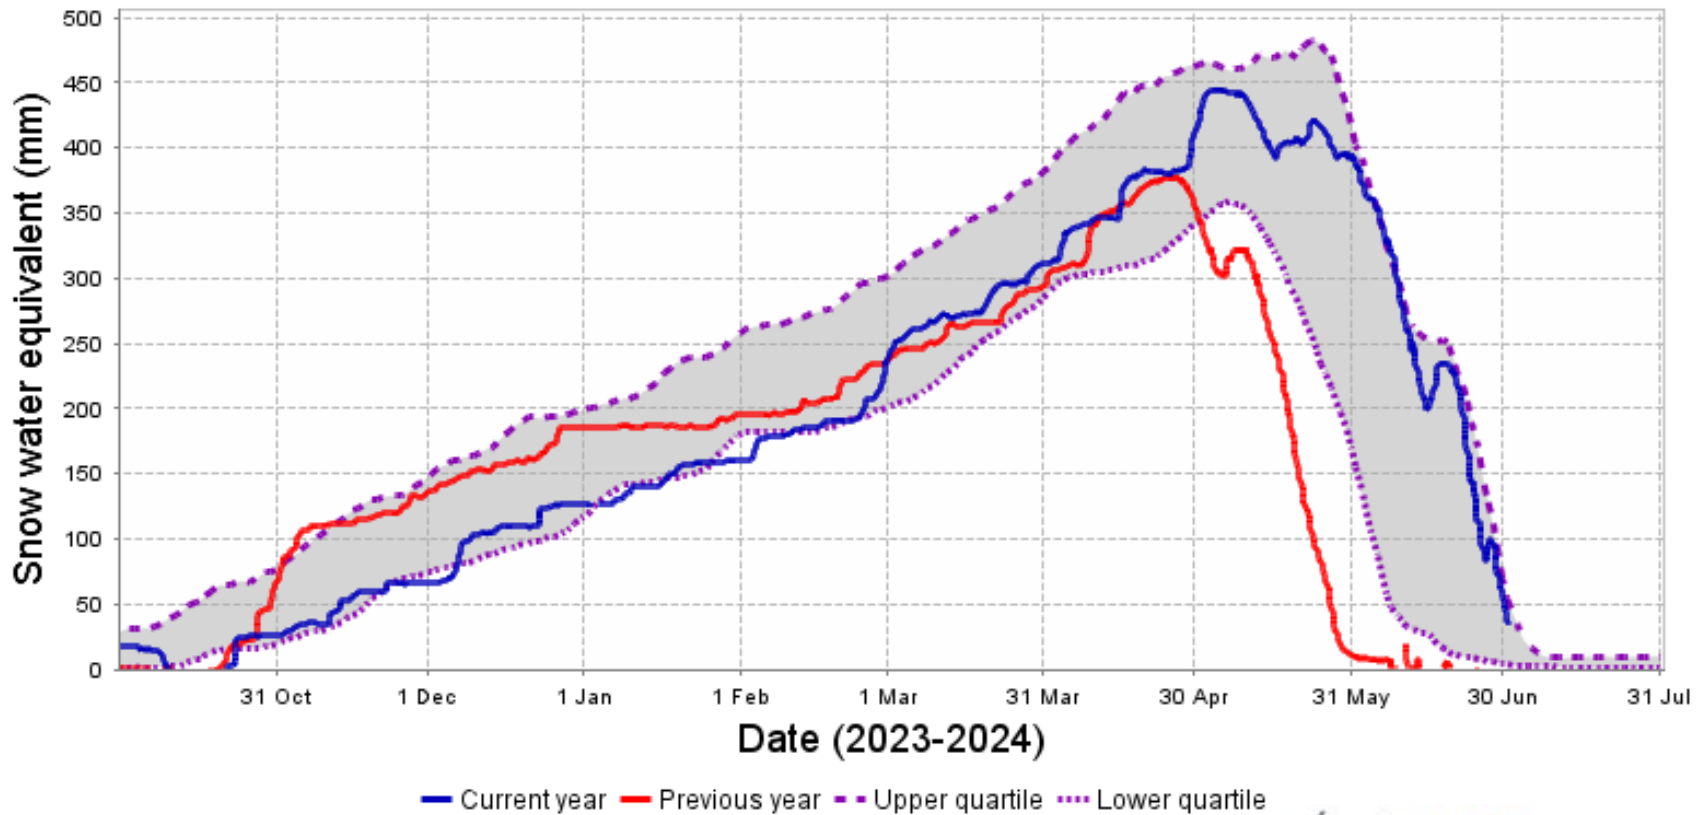

Snow water equivalent for the current year (blue),
the previous year (red), and the normal range (grey)
for station 05CA805
Skoki Lodge - EPA

Generated at: 2024-07-02 10:35:40

Snow water equivalent for the current year (blue),
the previous year (red), and the normal range (grey)
for station 05BB803
Sunshine Village - EPA

Generated at: 2024-07-02 10:35:34

Snow water equivalent for the current year (blue),
the previous year (red), and the normal range (grey)
for station 05BJ805
Little Elbow Summit - EPA

Generated at: 2024-07-02 10:35:36