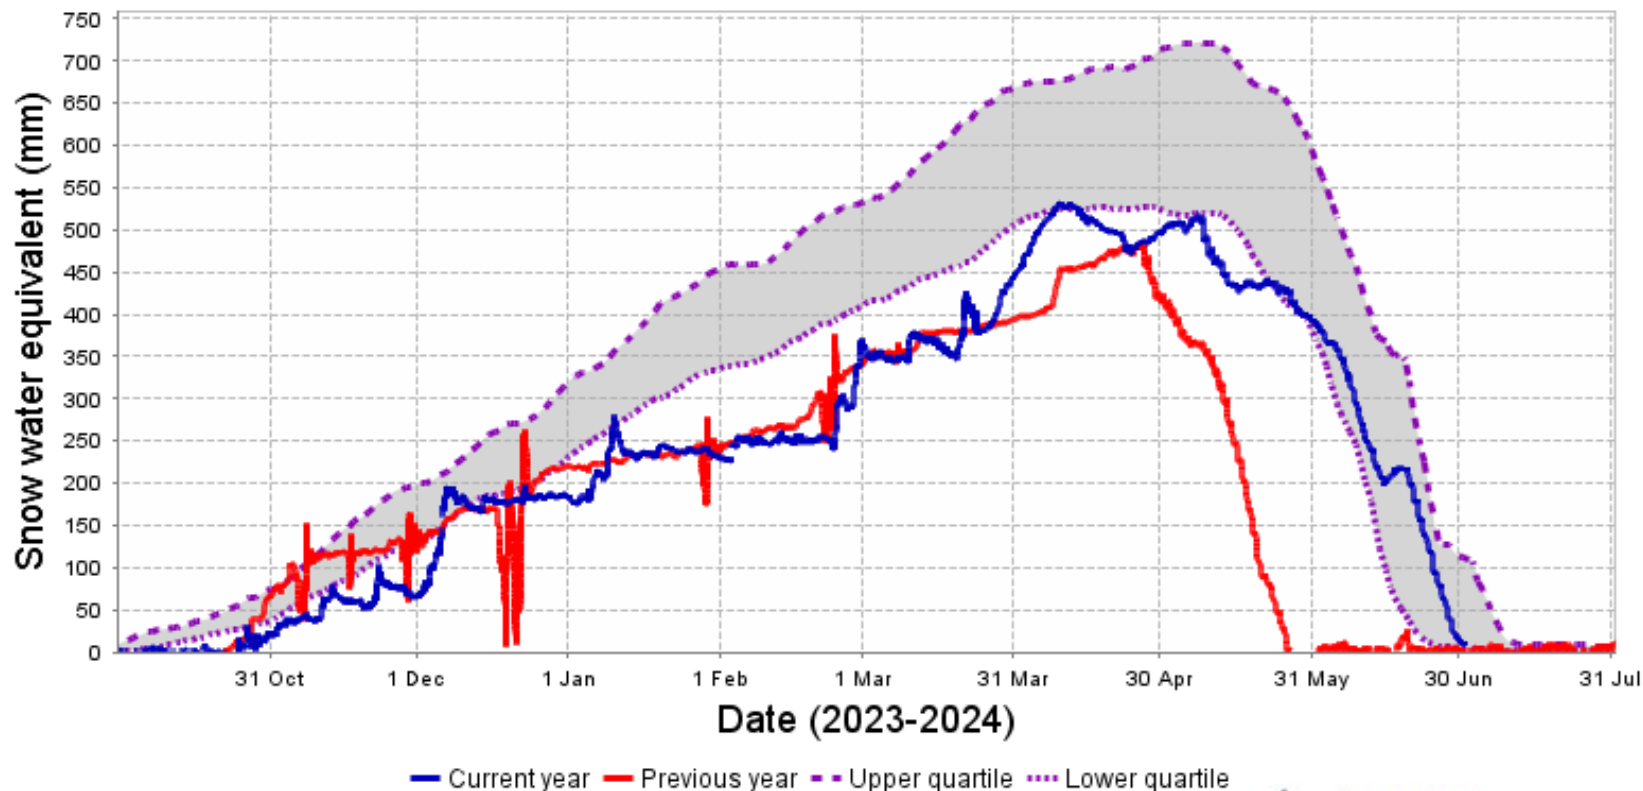

Snow water equivalent for the current year (blue),
the previous year (red), and the normal range (grey)
for station 05CA805
Skoki Lodge - EPA

Generated at: 2024-07-02 10:35:40

Snow water equivalent for the current year (blue),
the previous year (red), and the normal range (grey)
for station 05BB803
Sunshine Village - EPA

Generated at: 2024-07-02 10:35:34

Snow water equivalent for the current year (blue),
the previous year (red), and the normal range (grey)
for station 05BJ805
Little Elbow Summit - EPA

Generated at: 2024-07-02 10:35:36